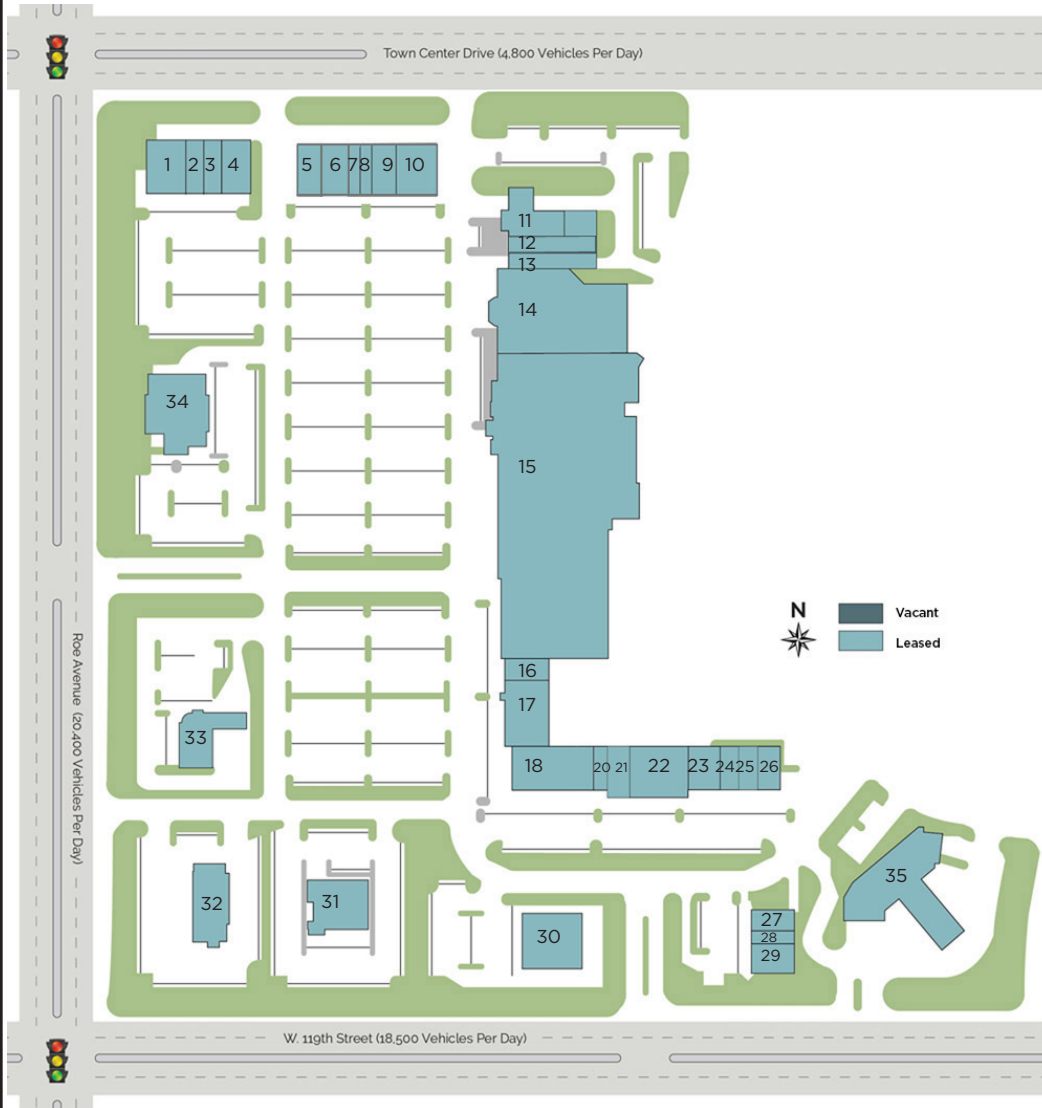

CAMELOT COURT

Leawood, KS

DEMOGRAPHICS: (5 MILE RADIUS)

Population	159,611
Households	83,887
Median Age	41
Ave. Income	\$103,460
Daytime Pop.	274,787

PREMISES:

- Fully Leased

PROPERTY HIGHLIGHTS:

- Recent redevelopment included Hen House expansion and new facade and parking
- 170,000 SF Grocery anchored shopping center

1	Corner Bakery	18	Red Door Grill
2	Fairway Eye Center	20	Jhon Josephson's
3	Smoothie King	21	Three Dog Bakery
4	Mr. Gyros	22	Camelot Court Vet
5	Leawood Fine Arts	23	Massage Envy
6	American Shamon	24	Randy Neal Floral
7	Rose Nails	25	Pizza Hut
8	Mail It	26	Jimmy Johns
9	Natural Riches	27	Diebel's
10	Comfort Plus	28	Great Clips
11	IKA Grill	29	Glitters
12	Pareto Health	30	Hallmark
13	Hand & Stone	31	Diamonds Direct
14	CVS	32	McDonald's
15	Hen House	33	Valley View Bank
16	European Wax	34	Joe's KC BBQ
17	Cactus Grill	35	Amoco / BP