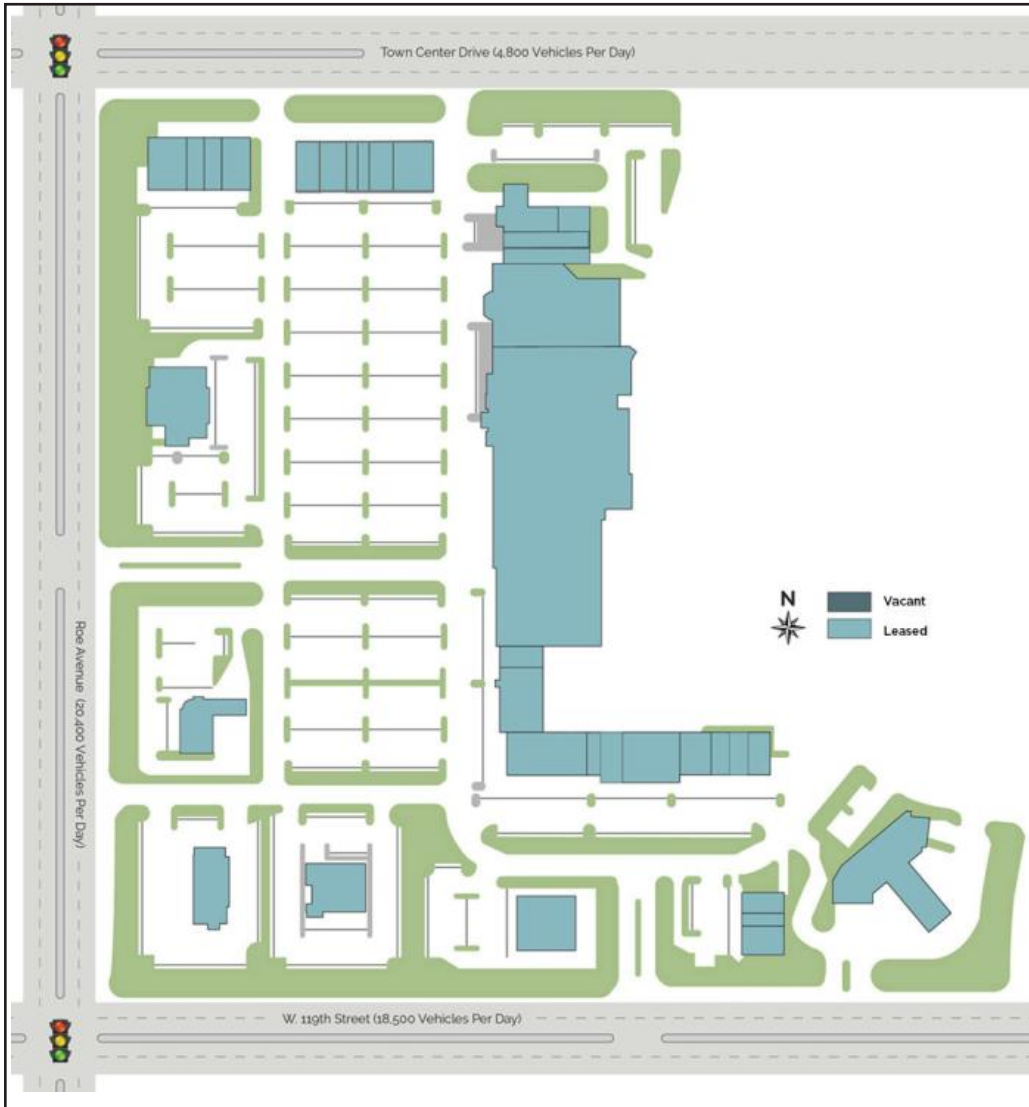

CAMELOT COURT

Leawood, KS

DEMOGRAPHICS: (5 MILE RADIUS)

Population	159,611
Households	83,887
Median Age	41
Ave. Income	\$103,460
Daytime Pop.	274,787

PREMISES:

- Fully Leased

PROPERTY HIGHLIGHTS:

- Recent redevelopment included Hen House expansion and new facade and parking
- 170,000 SF Grocery anchored shopping center